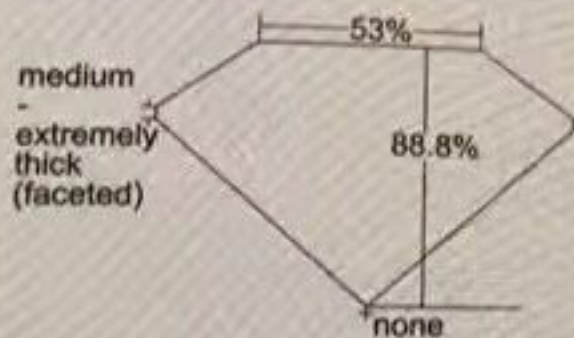

GIA®

GIA CREDENT DIAMOND REPORT

April 20, 2015

Report Type Grading Report

GIA Report Number 1193486524

Shape and Cutting Style . Modified Rectangular Brilliant

Measurements 4.43 x 3.74 x 3.32 mm

Carat Weight 0.50 carat

Color Grade Fancy Light Orangy Pink

Color Origin Natural

Color Distribution Even

Clarity Grade VS1

Proportions:

Profile not to actual proportions

Polish Excellent

Symmetry Good

* Red symbols denote internal characteristics (inclusions). Green or black symbols denote external characteristics (blemishes). Diagram is an approximate representation of the diamond, and symbols shown indicate type and approximate size of clarity characteristics. All clarity characteristics may not be shown. Details of blemishes and inclusions are not shown.