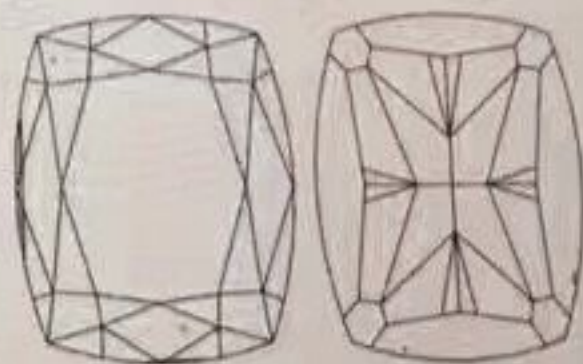

GIA®

GIA CREDENT DIAMOND REPORT

April 20, 2015

Report Type Grading Report

GIA Report Number 1193486524

Shape and Cutting Style . Modified Rectangular Brilliant

Measurements 4.43 x 3.74 x 3.32 mm

Carat Weight 0.50 carat

Fluorescence Strong Blue

Description(s): GIA 1193486524

Comments: Internal graining is not shown.

LAB REPORT

1193486524

44-22 (Rev. 10/07) 51 411-222

ADDITIONAL INFORMATION

GIA COLORED DIAMOND SCALE

Illustration of GIA fancy color grade interrelationships

GIA CLARITY SCALE

FLAWLESS
INTERNALLY FLAWLESS
VVS ₁
VVS ₂
VS ₁
VS ₂
S ₁
S ₂
I ₁
I ₂
I ₃

CLARITY CHARACTERISTICS

KEY TO SYMBOLS*

- Crystal
- ◻ Knot
- ◡ Indented Natural
- ◡ Extra Facet

* Red symbols denote internal characteristics (inclusions). Green or black symbols denote external characteristics (blemishes). Diagram is an approximate representation of the diamond, and symbols shown indicate type and approximate size of clarity characteristics. All clarity characteristics may not be shown. Details of blemishes and inclusions are not shown.